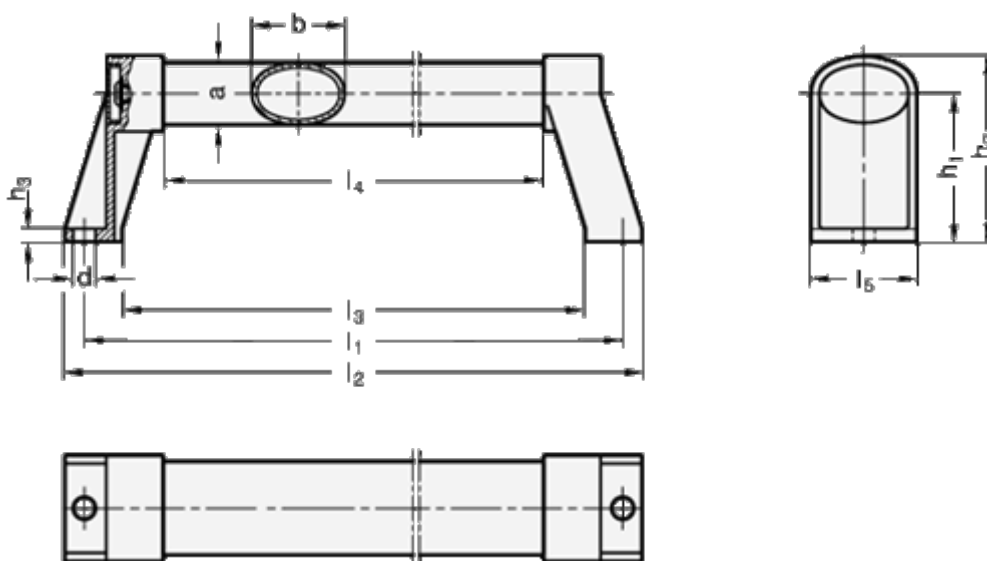

Data Sheet

Article number: 20334136300EL

Description: E+G Oval tubular handle
GN 334.1-36-300-EL

Measures

a = 24	l3 = 271
b = 36	l4 = 239
d = 8.5	l5 = 41
h1 = 57	
h2 = 72	
h3 = 5	
l1 = 300	
l2 = 315	